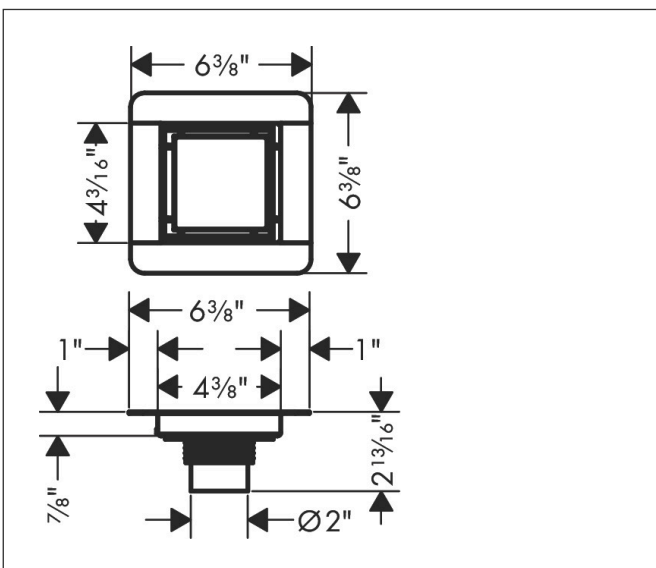

Brand	hansgrohe
Art. Name	RainDrain Brilliance Set 4"x 4" trim tileable rear cover and rough
Art. Nr.	56130801
Surface	Brushed Stainless Steel
Pos.	1

Product Picture

Features

- Consists of: point drain, installation set, pre-assembled sealing membrane, grate removal tool
- Tileable on the back side
- Direction of outlet: vertical
- Easy to clean surface
- Easy adjustment to tile thickness with height adjustable frame (7 - 18 mm)
- Where to use: new construction, renovation
- Easy to clean siphon
- Grate removal tool allows easy removal of the trim
- Mounting type: free in the floor
- Grate material: Stainless Steel 304 (1.4301)
- Suitable for primary and secondary drainage

Drawing

Technology