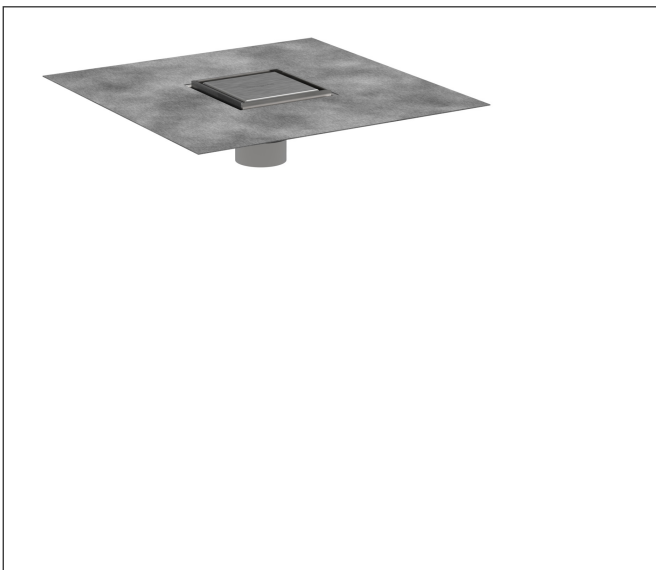

|           |   |
|-----------|---|
| Brand     | hansgrohe   |
| Art. Name | <b>RainDrain Brilliance</b> Set 4"x 4" trim tileable rear cover and rough |
| Art. Nr.  | 56130801  |
| Surface   | Brushed Stainless Steel   |
| Pos.      | 1   |

## Product Picture

## Features

- Consists of: point drain, installation set, pre-assembled sealing membrane, grate removal tool
- Tileable on the back side
- Direction of outlet: vertical
- Easy to clean surface
- Easy adjustment to tile thickness with height adjustable frame (7 - 18 mm)
- Where to use: new construction, renovation
- Easy to clean siphon
- Grate removal tool allows easy removal of the trim
- Mounting type: free in the floor
- Grate material: Stainless Steel 304 (1.4301)
- Suitable for primary and secondary drainage