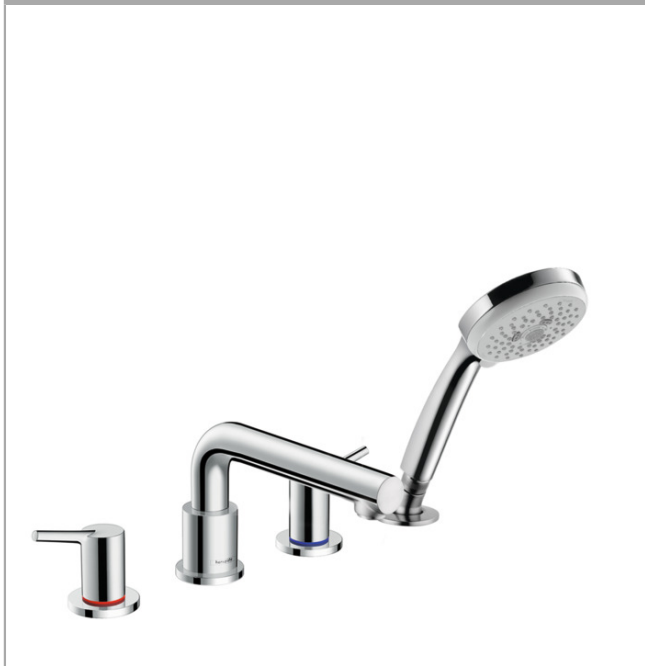

Talis S
4-Hole Roman Tub Set Trim with 1.8 GPM Handshower
 Finishes : **chrome** Part no. : **72414001**

Description

Features

- consists of: 4-Hole Roman tub filler trim, Handshower, Handshower holder
- 90° ceramic valves
- Integrated double backflow prevention

Item details

List Price \$ 550.00

Technology

Compliance

Product image

Scale drawing