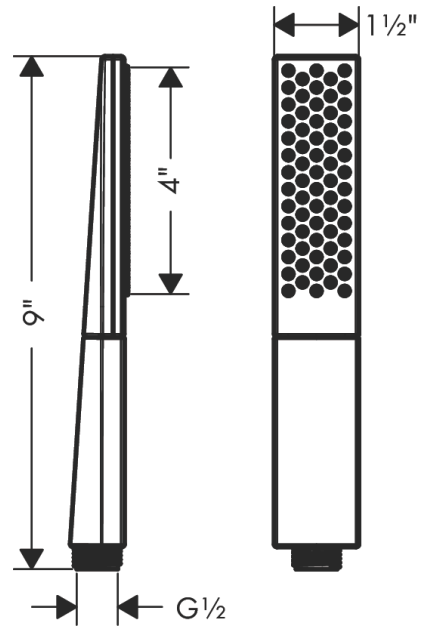

**Rainfinity**

**Baton Handshower 100 1-Jet, 1.75 GPM**

Finishes : **brushed nickel** Part no. : **26867821**

**Description**

**Features**

- Spray modes: PowderRain
- Flow: 1.75 GPM (6.6 L/Min)
- Spray face surface: graphite

**Item details**

List Price \$ 203.00

**Technology**

**Compliance**

**Product image**

**Scale drawing**

Rainfinity

Baton Handshower 100 1-Jet, 1.75 GPM

Finishes : brushed nickel Part no. : 26867821

Exploded drawing

Year of production: >10/19

**Rainfinity**

**Baton Handshower 100 1-Jet, 1.75 GPM**

Finishes : **brushed nickel** Part no. : **26867821**

**Spare parts list**

Year of production: >**10/19**

<b>Pos.</b>	<b>Description</b>	<b>Part no.</b>	<b>Price</b>	<b>PU</b>
1	filter	92672000	-	1
2	seal	98058000	-	1