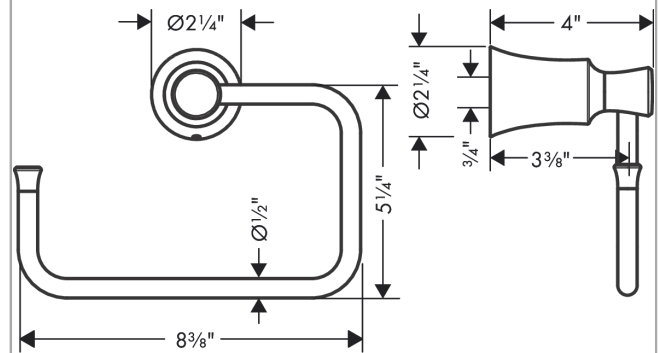

**Joleena
Towel Ring**

Finishes : **matte black** Part no. : **04786670**

Description

Features

- Metal holder
- Wall-mounted

Item details

List Price \$ 90.00

Product image

Scale drawing

**Joleena
Towel Ring**

Finishes : **matte black** Part no. : **04786670**

Exploded drawing

Year of production: >01/20