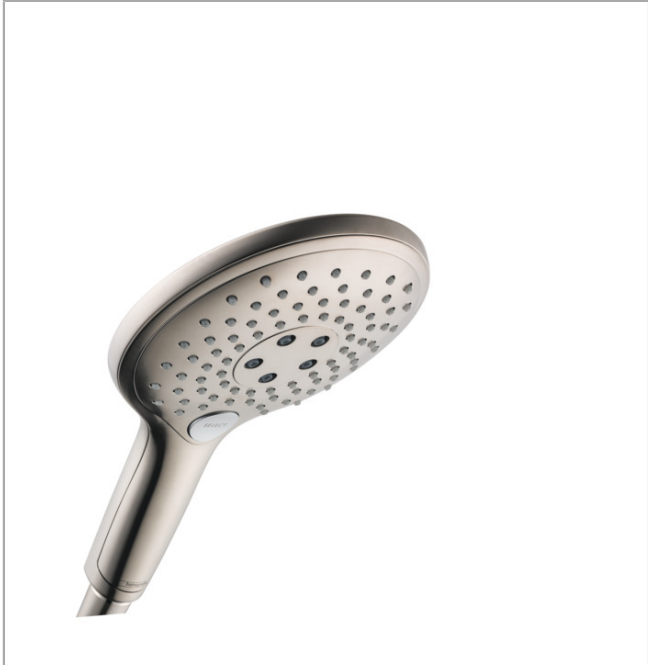

Raindance Select S
Handshower 150 3-Jet, 2.0 GPM
 Finishes : **brushed nickel** Part no. : **04730820**

Description

Features

- Select button for comfortable alternation of spray modes
- 81 no-clog spray channels
- Spray modes: CaresseAir, Mix, RainAir
- Flow: 2.0 GPM (7.6 L/Min)
- Fully-finished matching spray face

Item details

List Price \$ 234.00

Technology

Compliance

Product image

Scale drawing

Raindance Select S
Handshower 150 3-Jet, 2.0 GPM
Finishes : **brushed nickel** Part no. : **04730820**

Exploded drawing

Year of production: >01/18

Raindance Select S
Handshower 150 3-Jet, 2.0 GPM
 Finishes : **brushed nickel** Part no. : **04730820**

Spare parts list

Year of production: >01/18

Pos.	Description	Part no.	Price	PU
1	filter packing	94246000	-	1