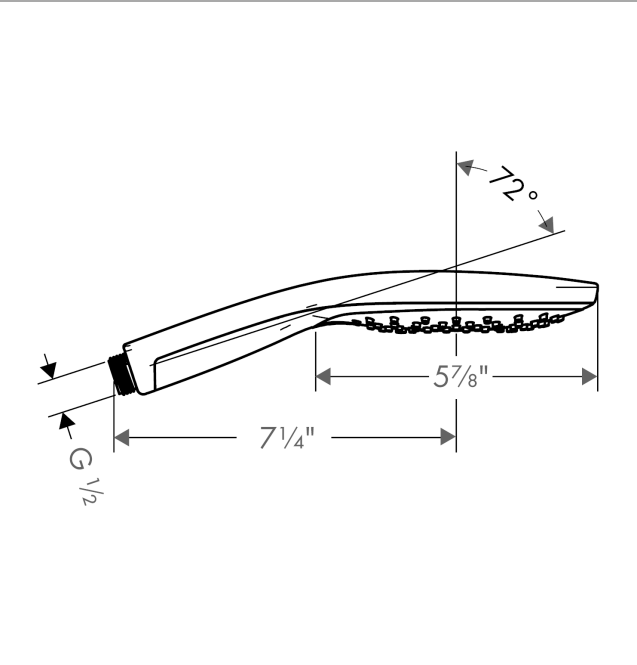

Raindance Select S
Handshower 150 3-Jet, 2.0 GPM
 Finishes : **brushed nickel** Part no. : **04730820**

Description

Features

- Select button for comfortable alternation of spray modes
- 81 no-clog spray channels
- Spray modes: CaresseAir, Mix, RainAir
- Flow: 2.0 GPM (7.6 L/Min)
- Fully-finished matching spray face

Item details

List Price \$ 234.00

Technology

Compliance

Product image

Scale drawing

Raindance Select S
Handshower 150 3-Jet, 2.0 GPM
Finishes : **brushed nickel** Part no. : **04730820**

Exploded drawing

Year of production: >01/18

Raindance Select S
Handshower 150 3-Jet, 2.0 GPM
 Finishes : **brushed nickel** Part no. : **04730820**

Spare parts list

Year of production: >01/18

Pos.	Description	Part no.	Price	PU
1	filter packing	94246000	-	1