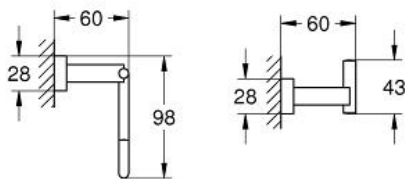

ESSENTIALS CUBE

MODEL # 40777001

Pure Freude
an Wasser

GROHE

Product Description: ESSENTIALS CUBE

Standard Specification:

- Material: Metal
- Includes robe hook (40 511 001)
- Includes toilet paper holder (40 507 001)
- Includes 24" towel rail (40 509 001)
- Concealed fastening
- **GROHE StarLight** chrome finish