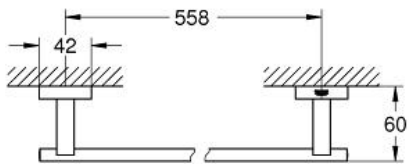

ESSENTIALS CUBE

MODEL # 40777001

Pure Freude
an Wasser

GROHE

Product Description: ESSENTIALS CUBE

Standard Specification:

- Material: Metal
- Includes robe hook (40 511 001)
- Includes toilet paper holder (40 507 001)
- Includes 24" towel rail (40 509 001)
- Concealed fastening
- **GROHE StarLight** chrome finish