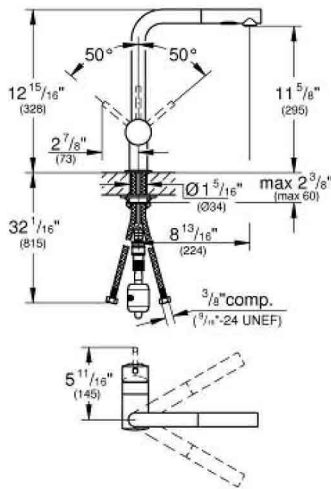

Pure Freude an Wasser

GROHE

Product Description: Single-Handle Kitchen Faucet

Standard Specification:

- L-spout
- Single hole installation
- **GROHE StarLight** chrome finish
- **GROHE SilkMove** ceramic cartridge
- **GROHE EasyDock** guarantees easy retraction and smooth docking back to the starting position
- **Pull-out Dual Spray Control** - switches back and forth between regular flow and spray
- Automatic return to aerator
- Adjustable flow rate limiter
- Swivel Spout
- Swivel area 360°
- Integrated non-return valve
- Stainless steel flex lines
- Quick installation system
- Min. recommended pressure: 15 psi
- 1.75 gpm
- CALGreen compliant
- 12 15/16" Faucet height
- 11 5/8" Aerator height
- 8 13/16" Faucet reach