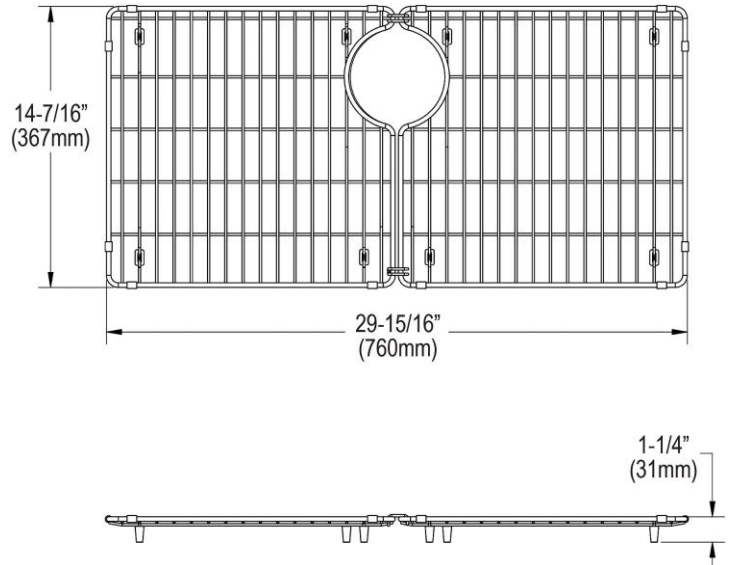

Material:	Stainless Steel
Dimensions:	14-7/16" x 29-15/16" x 1-1/4"

AMERICAN PRIDE. A LIFETIME TRADITION.
Like your family, the Elkay family has values and traditions that endure. For almost a century, Elkay has been a family-owned and operated company, providing thousands of jobs that support our families and communities.

[Clean and Care Manual (PDF)](#)

[Clean and Care Manual (PDF)](#)

[Warranty (PDF)](#)