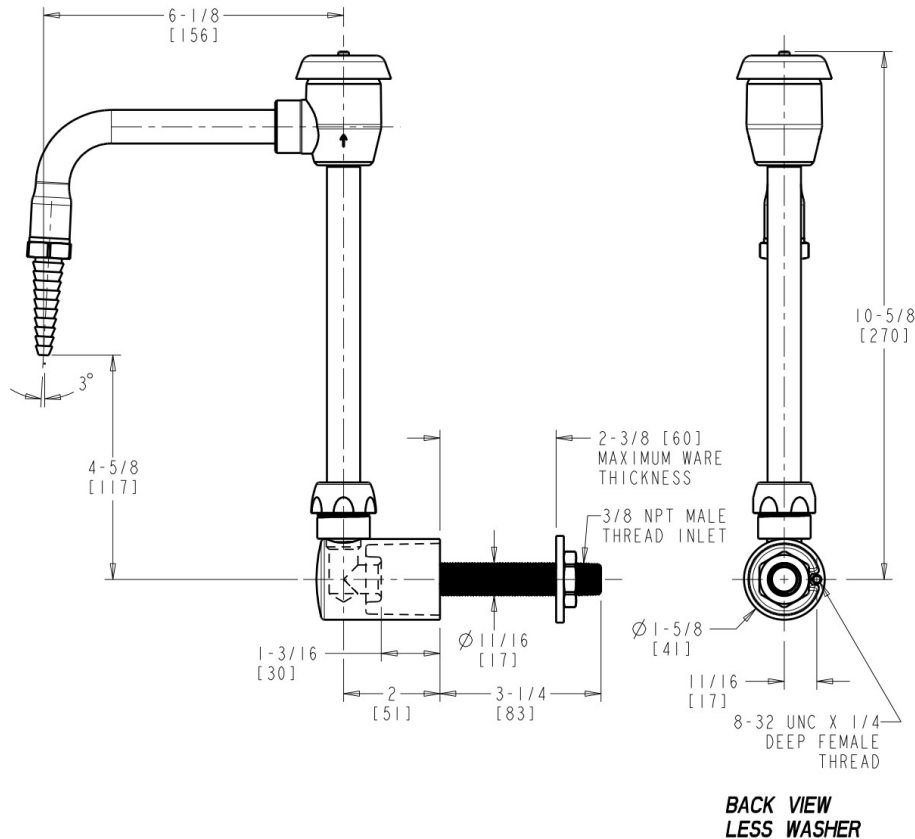

MECHANICAL FAUCETS

980-WSGN2BVBE7CP

Remote Spouts

Product Type

Laboratory Remote Spouts

Features & Specifications

- Remote Spouts with Turret
- 6" Rigid / Swing Gooseneck Spout with Atmospheric Vacuum Breaker
- Full Flow Nozzle
- Shank Assembly, Male Thread
- Atmospheric Vacuum Breaker, Not Intended for Continuous Pressure Applications
- Atmospheric Vacuum Breaker, Not Intended for Continuous Pressure Applications

Contractor _____

Submitted as Shown Submitted with Variations

Date _____

2100 South Clearwater Drive
Des Plaines, IL
P: 847/803-5000
F: 847/803-5454
Technical: 800/TEC-TRUE
www.chicagofaucets.com

Architect/Engineer Specification

Chicago Faucets No. 980-WSGN2BVBE7CP, Laboratory Remote Spout, chrome plated. Rigid/swing gooseneck spout with atmospheric vacuum breaker, 6" center-to-center. Serrated, full-flow laboratory nozzle. Includes shank assembly with male thread. Mounting hardware included. NOTE: Atmospheric vacuum breaker is NOT intended for continuous pressure applications.