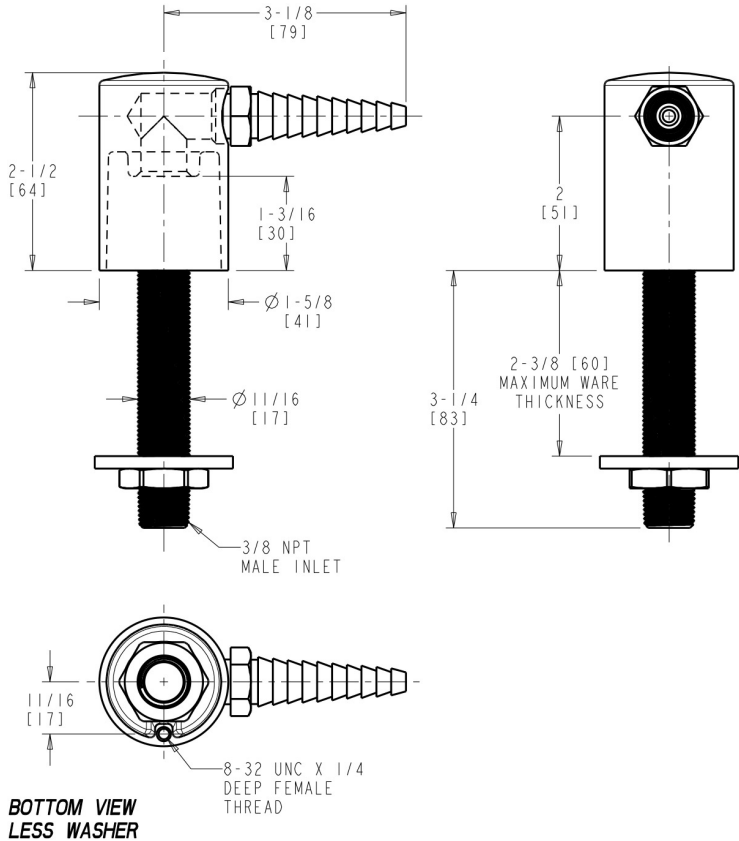

### Features & Specifications

- 3/8" NPT Male Thread Inlet Shank - Assembled to Turret
- Serrated Hose Nozzle Outlet

Job Name \_\_\_\_\_

Item Number \_\_\_\_\_

Section/Tag \_\_\_\_\_

Model Specified \_\_\_\_\_

**Architect/Engineer Specification**

Chicago Faucets No. 980-WSE7TCP, Turret with Single Serrated Hose Nozzle and Inlet Supply Shank, chrome plated. 3/8 NPT male thread inlet shank, assembled to turret. Serrated hose nozzle outlet.