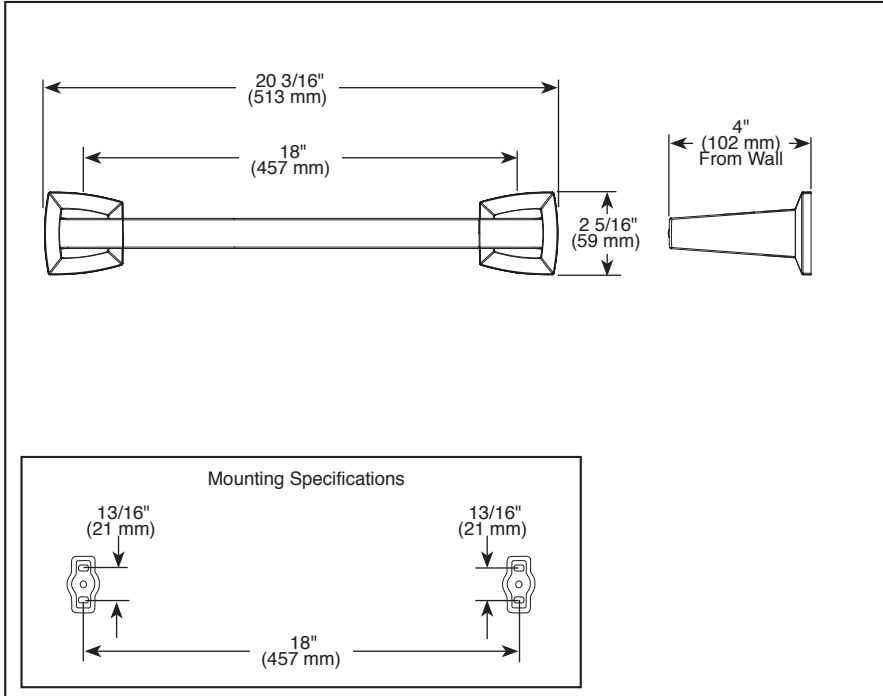

BRIZO®

ACCESSORIES

- Vettis™ Collection
- 18" Towel Bar

691888 ▲

Submitted Model No.: _____

Specific Features: _____

STANDARD SPECIFICATIONS:

- Wood blocking is preferable behind all wall surfaces. If wood blocking is not available, try finding a wood stud to anchor at least one end of this accessory.
- Mounting hardware and mounting instructions included with product.
- Plastic anchors, screws, toggle bolts, and mounting brackets are included with the mounting hardware.