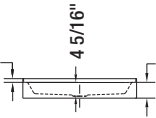

1 1/8" Tiling Flange

5" Threshold Height

Wall A

Wall C

Wall B

MAAX IES 1/2 positioning