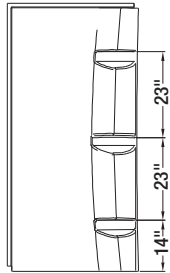

1 1/8" Tiling Flange

5" Threshold Height

Wall A

Wall C

Wall B

MAAX IES 1/2 positioning