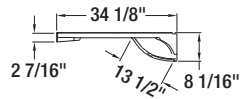

1 1/8" Tiling Flange

5" Threshold Height

Wall A

Wall C

Wall B

MAAX IES 1/2 positioning