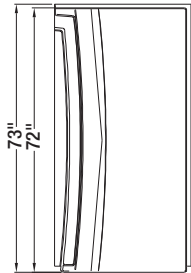

1 1/8" Tiling Flange

5" Threshold Height

Wall A

Wall C

Wall B

MAAX IES 1/2 positioning