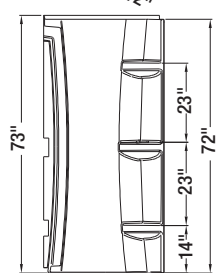

1 1/8" Tiling Flange

5" Threshold Height

Wall A

Wall C

Wall B

MAAX IES 1/2 positioning